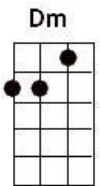

KU'U PUA LEI MOKIHANA

John Almeida

Intro: F – A7 – Dm - B♭ - F – C7 – F
Strum, F – C7 – F – C7 – F

F **B♭** **F**
Iā 'oe e ku'u pua lei mokihana

Dm A7 G7 C7 **F** **C7 F**
Ho'i mai e welina like i ka 'olu

To you, my beloved flower Mokihana wreath
Let's return together in sweet affection

F **B♭** **F**
Eia ko lei nani ua lawa

Dm A7 G7 C7 **F** **C7 F**
Pua onaona i ke kakahiaka

I present to you, your beautiful lei complete
Blossoms soft and fragrant in the morning

Dm A7 G7 C7 **F** **C7 F**
Nā pua nani kau i ka wekiu

Tell the story of my heart
Of beautiful blossoms held in the highest estimation